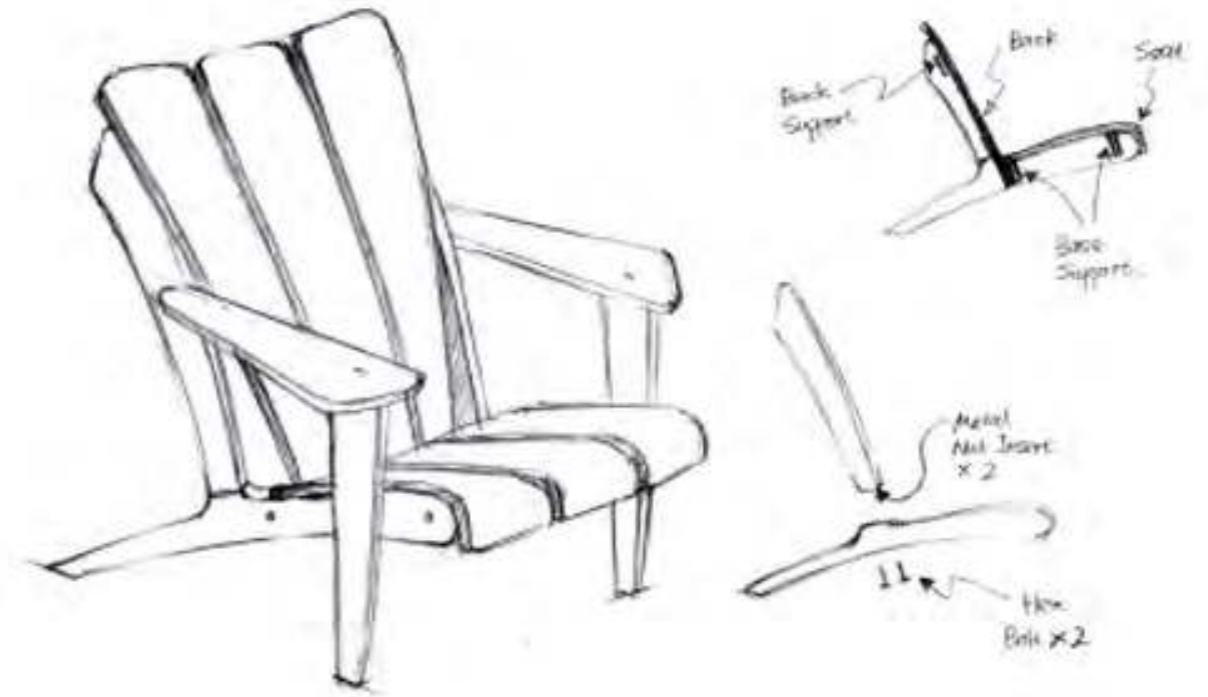

NATURAL BEAUTY

- Warm look and feel of wood
- Natural-looking grain
- Low heat retention
- Finish at home with your choice of water-based stains or paints

The Shelby

Rounded shapes. Soft and friendly with the kids.

The Magnolia

Geometric shapes. Modern sculpture in the garden.

The Madison

Typical look in Scandinavian designs. A hint of pebble shape.

The Panola

Simple yet organic lines. Simplified structure.

The Petal

Basic function fulfilled by simple panels.

The Amory

All panels come in the same width. Slotting brings more fun to DIY.

Flat-Packed, Easy to Assemble & Drop Ship

Our chair collection comes flat packed for easy storage, transportation and shipping.