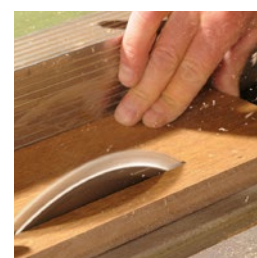

STEP INTO A WORLD BEYOND WOOD

WITH ACRE DECKING

ACRE™ BY MODERN·MILL

The beauty of wood. The durability of ACRE

ACRE offers everything you want in a decking material and more. With the look and feel of luxurious woods like ipe, ACRE stays comfortable under foot, even in the sun. On the jobsite, it is a dream to work with—strong, straight, lightweight, and easy to cut with regular tools. But ACRE doesn't contain a single wood fiber to splinter, warp, rot, or trap moisture. It's a new, sustainable material, manufactured from upcycled rice hulls right here in the USA. ACRE comes with a limited lifetime guarantee, creating decks you can really feel relaxed about.

ACRE DECKING:

5/4" X 6" (nominal)

Lengths: 8 foot to 20 foot

Embossed profile

Available :

- Square Edge
- Grooved Edge

TAKES STAIN OR PAINT,
UNLIMITED COLORS

GUARANTEED NOT
TO ROT, CRACK OR
SPLINTER

PERFECT FOR
MULTI-COLOR
PLANKING

WATER-, WEATHER-,
AND PEST-RESISTANT

COMFORTABLE
UNDERFOOT,
SLIP-RESISTANT

EASY TO CUT WITH
REGULAR TOOLS

STRAIGHT AND
RIGID PIECES

ZERO-WASTE
MANUFACTURING, 100%
RECYCLABLE