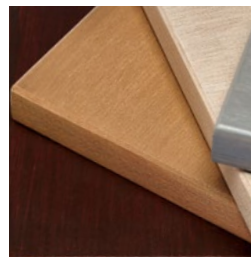

FINISH YOUR PROJECTS IN LASTING BEAUTY

WITH ACRE TRIM BOARDS AND
DIMENSIONAL LUMBER

ACRE™ BY MODERN·MILL

Finally, the wood alternative you've been waiting for

A new alternative to wood is finally here. ACRE is a sustainable, durable alternative with the look and feel of real wood. ACRE is a brand-new material that's lightweight, strong and water-resistant, guaranteed not to rot, crack or splinter. ACRE is easy to cut and accepts paint or stain just like wood. Best of all, ACRE is made without harming a single tree, in a zero-waste environment in the U.S.A. Make ACRE your finishing touch.

ACRE TRIM BOARDS AND DIMENSIONAL LUMBER

Thickness: 5/8, 3/4, 1 inch (actual)
Widths: 2, 3, 4, 5, 6, 8, 10, 12, 16 inches (nominal)
Lengths: 8 foot to 20 foot
Available:

- Sanded on both sides
- Embossed on one side

INDISTINGUISHABLE FROM REAL WOOD

WATER-, WEATHER-, AND PEST RESISTANT

TAKES STAIN OR PAINT JUST LIKE WOOD

STRONG AND LIGHTWEIGHT

MADE IN THE U.S.A

100% RECYCLABLE, ZERO-WASTE MANUFACTURING

EVERY PIECE STRAIGHT AND RIGID