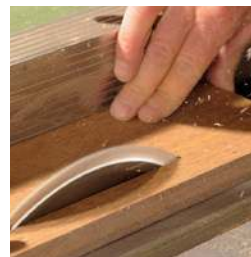

ACRE SHEET GOODS

Thickness: 1/4 inch to 1 inch

Lengths: 8 foot to 20 foot

Available :

- Sanded on both sides
- Embossed on one side

FINISH ACRE WITH ANY WATER-BASED PAINT, STAIN OR SEALER.

If you choose to paint ACRE, use a coating with a Light Reflective Value (LRV) above 55%. See our website for approved coatings for darker colors and technical help.

WATER-, WEATHER-, AND PEST-RESISTANT

INDISTINGUISHABLE FROM REAL WOOD

STRONG AND LIGHTWEIGHT

TAKES STAIN OR PAINT

EASY TO CUT WITH REGULAR TOOLS, MINIMIZING WASTE

LOW MAINTENANCE

EVERY PIECE STRAIGHT AND RIGID